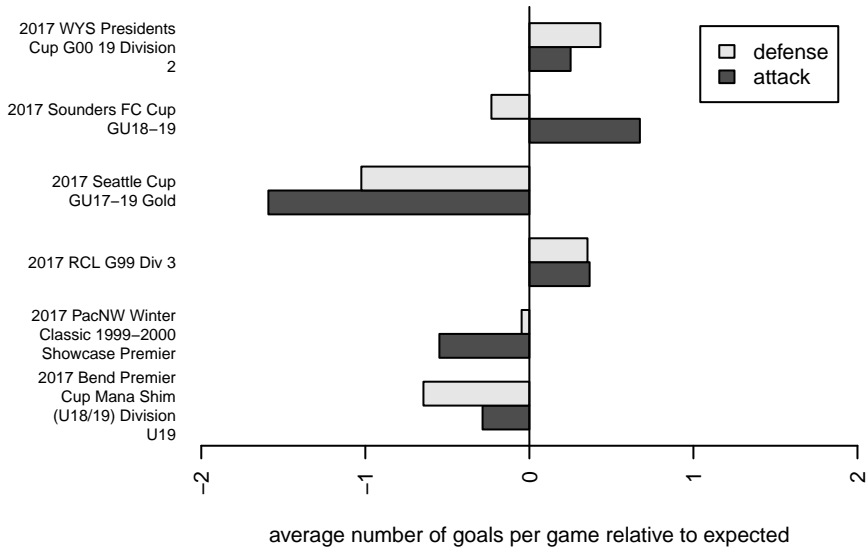

Performance relative to 13 month average