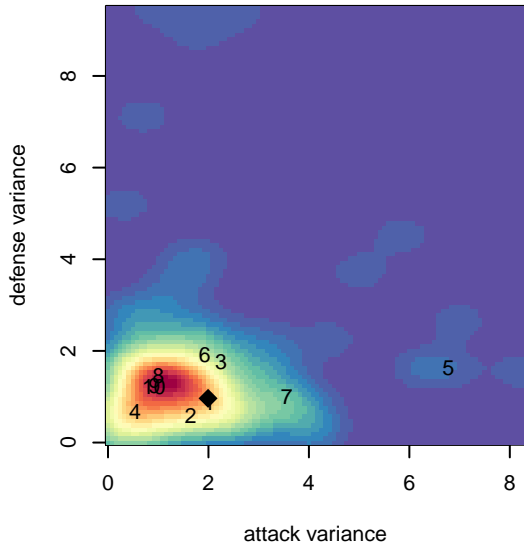

Eastside FC White G99

Eastside FC
 Preston, WA
 G99 total strength=1525
 attack=11.5 defense=13.26
 fall league = RCL G99 Div 3

alt names used:
 Eastside FC G99 White
 Eastside FC G99 White
 Eastside FC G99 White B
 Eastside FC G99-00 White
 EASTSIDE FC G99WHITE (WA)

Venues played:
 2017 Seattle Cup GU17-19 Gold
 2017 Sounders FC Cup GU18-19
 2017 Bend Premier Cup Mana Shim (U18/19) I
 2017 RCL G99 Div 3
 2017 PacNW Winter Classic 1999-2000 Show
 2017 WYS Presidents Cup G00 19 Division 2

Eastside FC White G99
 Dots are actual minus expected GF (blue circles) and GA (red triangles).
 Blue line is smoothed change in attack strength. Red is smoothed change in defense strength.

**attack and defense variance (black dot)
relative to other teams
and top 10 in region**