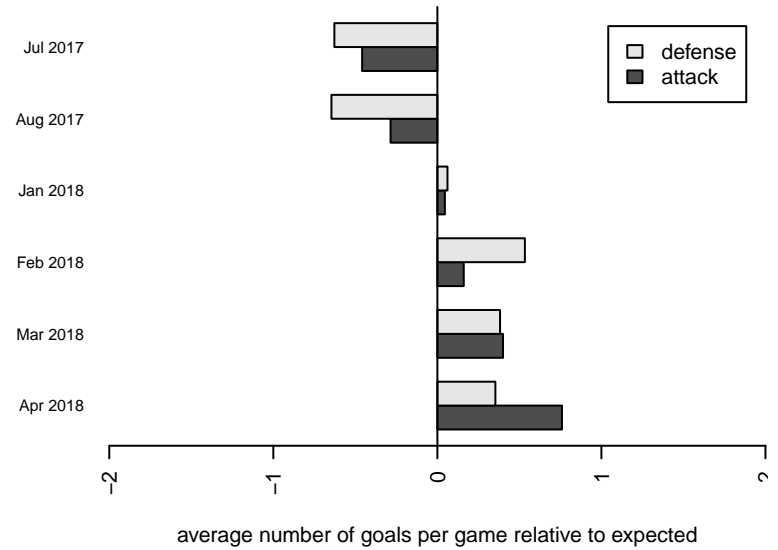

Performance relative to 13 month average