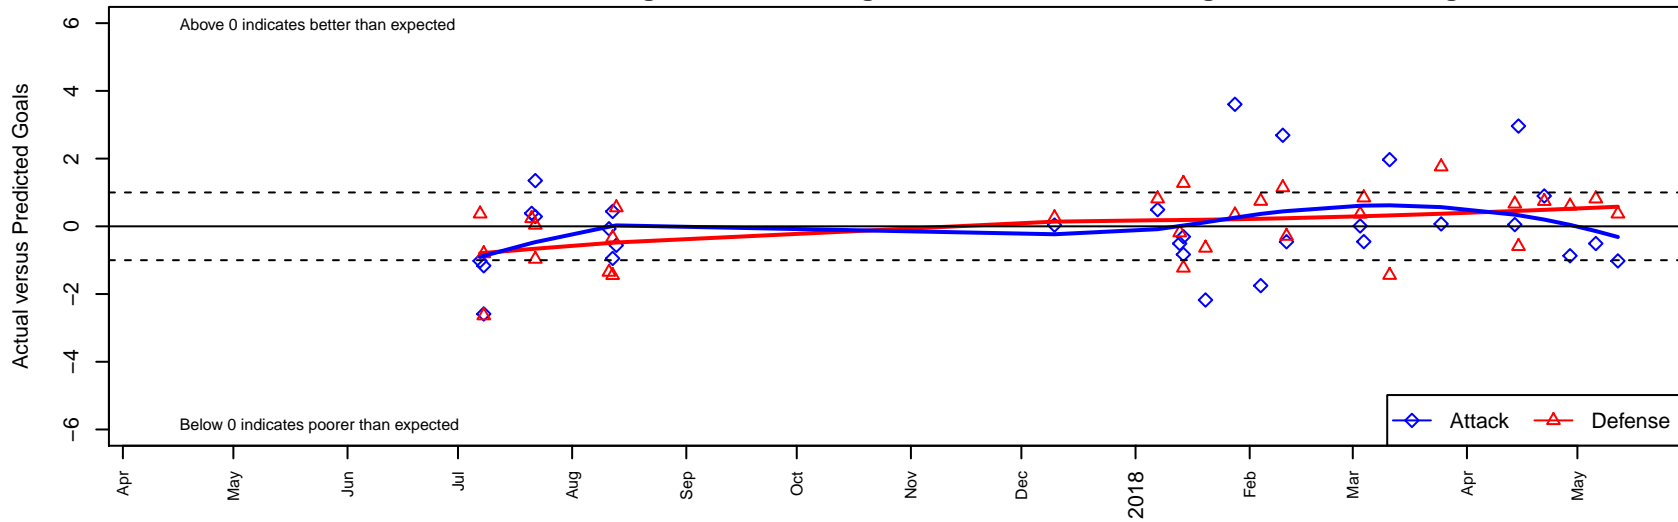

Eastside FC White G99

Eastside FC
 Preston, WA
 G99 total strength=1525
 attack=11.5 defense=13.26
 fall league = RCL G99 Div 3

alt names used:
 Eastside FC G99 White
 Eastside FC G99 White
 Eastside FC G99 White B
 Eastside FC G99-00 White
 EASTSIDE FC G99WHITE (WA)

Venues played:
 2017 Seattle Cup GU17-19 Gold
 2017 Sounders FC Cup GU18-19
 2017 Bend Premier Cup Mana Shim (U18/19) I
 2017 RCL G99 Div 3
 2017 PacNW Winter Classic 1999-2000 Show
 2017 WYS Presidents Cup G00 19 Division 2

Eastside FC White G99
 Dots are actual minus expected GF (blue circles) and GA (red triangles).
 Blue line is smoothed change in attack strength. Red is smoothed change in defense strength.

**attack and defense variance (black dot)
relative to other teams
and top 10 in region**