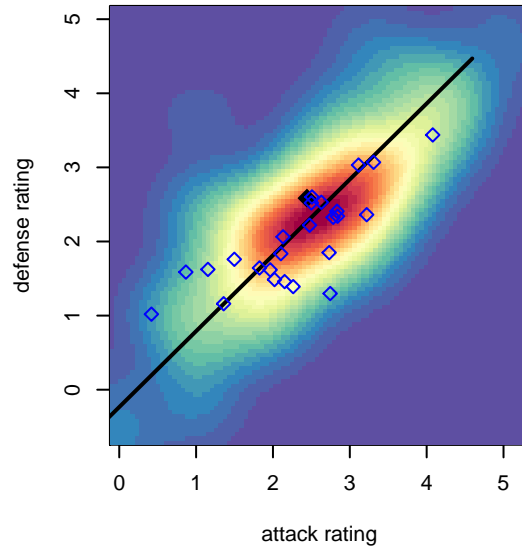

**attack and defense rating
relative to others at age
and all opponents in last 13 months**