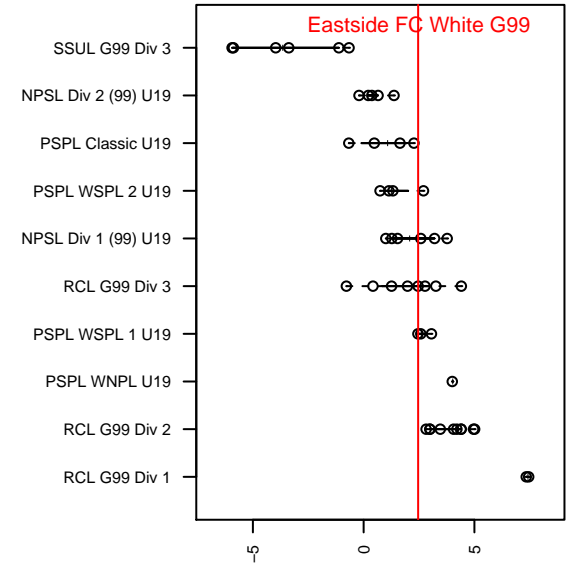

**attack and defense rating
relative to others at age
and all opponents in last 13 months**